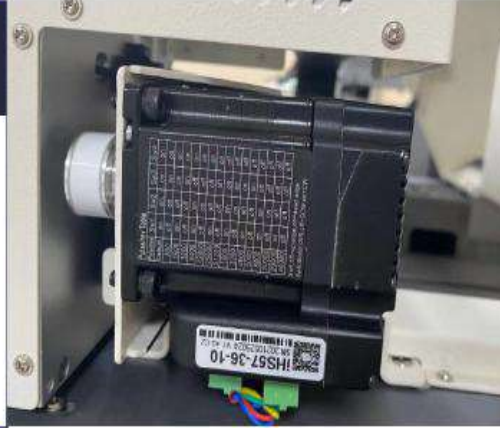

Mimage

A3 DOUBLE HEADS FLATBED PRINTER

WHITE+COLOR+VANISH

- ※ Higher Quality
- ※ Faster Speed
- ※ More Stable System

Operation Is Stable

Operation is stable and positioning accurate, which ensure fast printing speed, high precision, and high printing quality

High Quality Steel Guide Rail

High quality 3.5 cm steel guide rail .On x axis which drive the carriage move more high precision.

Operation Is Stable

Equipped with ink lack alarm system to remind you to fill ink when ink near finish.

Epson XP600 Print Head

Epson XP600 print head has high cost performance .Low mainten-ance cost good stability and effect.

PRODUCT DETAILS

DTG Printer Printing System

Control the color freely.
The printer system is more Professional and stable

A3双喷头UV 白、彩、光油

设备参数/Machine Parameter

打印喷头/Print head	2PCS EPSON XP600
打印尺寸/printing size	350mmX530mm
打印软件/RIP Software	RIIN / MainTop
墨水色彩/Color	W + C M Y K+V
最高分辨率/Max Resolution	720X 1440 dpi
打印厚度/Printing Thickness	0mm-120mm
打印速度/Printing Speed	A4 2minute
功率/Power	400W
电压/Voltage	110V-220V
操作环境/Operating Environment	10-35° , 20-80RH
操作系统/Operating System	win7/win10
支持图片格式/Image Format	TIFF
设备尺寸/Dimension	93cmX72cmX52cm
包装尺寸/毛重/	104cmX90cmX78cm