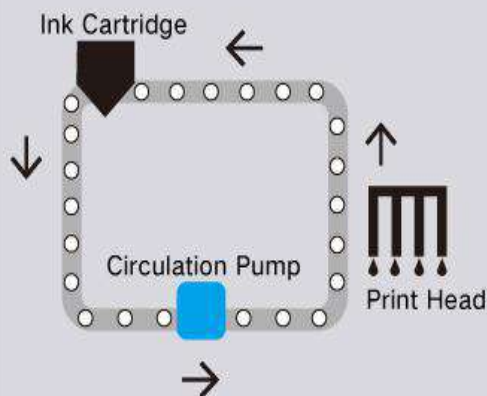

High Quality Steel Guide Rail

High quality 3.5 cm steel guide rail .On x axis which drive the carriage move more high precision.

Operation Is Stable

Equipped with ink lack alarm system to remind you to fill ink when ink near finish.

The White Ink Automatic Circulation System

Prevents the white ink from clogging and runs smoothly

PRINTING PROCESS FOR COLD LABEL STICKER

1

Design and Printing

2

Use laminator to cover the film

3

A3双喷头UV 白、彩、光油

设备参数/Machine Parameter

打印喷头/Print head	2PCS EPSON XP600
打印尺寸/printing size	350mmX530mm
打印软件/RIP Software	RIIN / MainTop
墨水色彩/Color	W + C M Y K+V
最高分辨率/Max Resolution	720X 1440 dpi
打印厚度/Printing Thickness	0mm-120mm
打印速度/Printing Speed	A4 2minute
功率/Power	400W
电压/Voltage	110V-220V
操作环境/Operating Environment	10-35° , 20-80RH
操作系统/Operating System	win7/win10
支持图片格式/Image Format	TIFF
设备尺寸/Dimension	93cmX72cmX52cm
包装尺寸/毛重/	104cmX90cmX78cm

双喷头小型T恤印花机

设备参数/Machine Parameter

打印喷头/Print head	2PCS EPSON XP600
打印尺寸/printing size	300 mmx 400 mm
打印软件/RIP Software	Ultraprint/Photoprint
墨水色彩/Color	W + C M Y K
最高分辨率/Max Resolution	720X1800 dpi
打印厚度/Printing Thickness	0MM-150MM
打印速度/Printing Speed	A4 2minute
功率/Power	350W
电压/Voltage	110V-220V
操作环境/Operating Euvirment	10-35° , 20-80RH
操作系统/Operating System	Windcws95/98/NT/2000/2003/Win7
支持图片格式/Imsg Format	JPG、TIFF、PDF etc
设备尺寸/Dimension	93cmX72cmX52cm
包装尺寸/毛重/	104cmX90cmX78cm