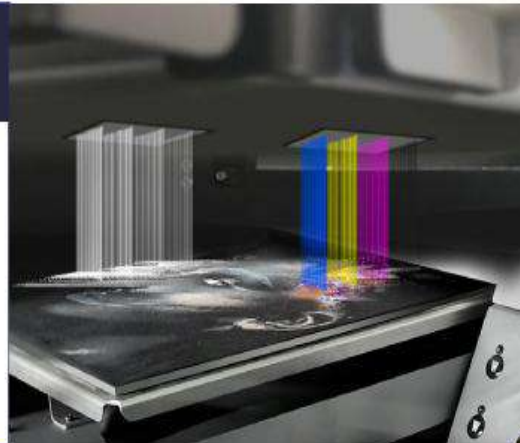

The White Ink Automatic Circulation System

Prevents the white ink from clogging and runs smoothly